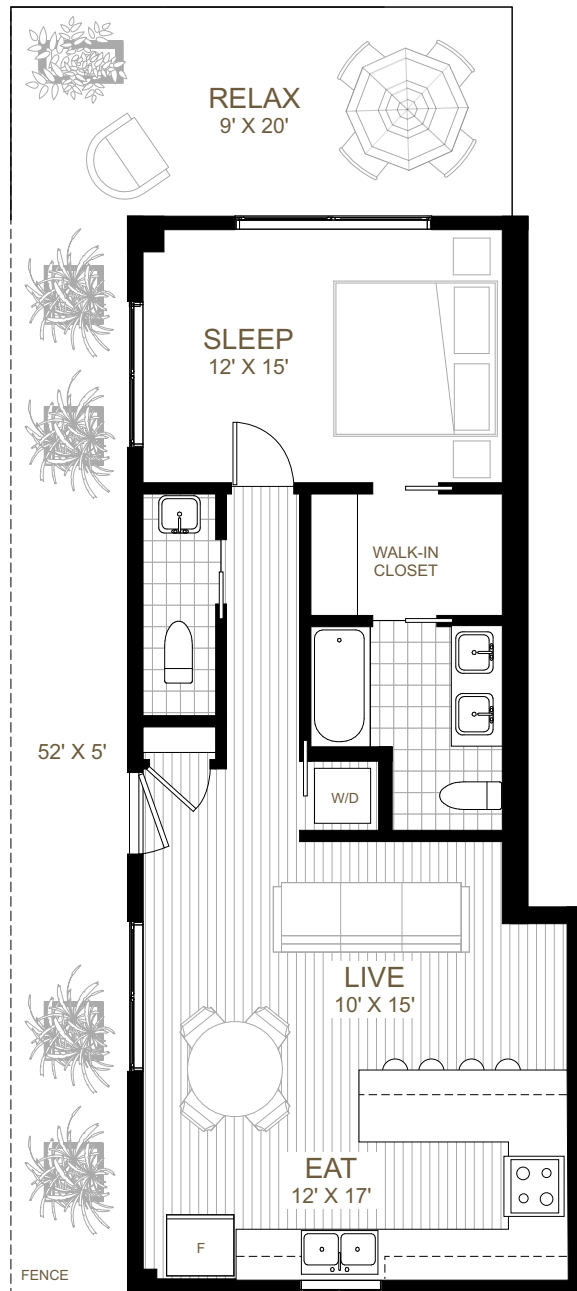

PLAN A

ONE BEDROOM

Interior Suite: 652 sq.ft.
 Outdoor: 467 sq.ft.
Total: 1,119 sq.ft.

Main Floor

2nd - 3rd Floor

wardlawliving.com

The builder reserves the right to make changes, modifications or substitutions to the building design, specifications and floor plans should they be necessary. Square footage and room sizes are approximate and actual square footage may vary slightly. E.&O.E.