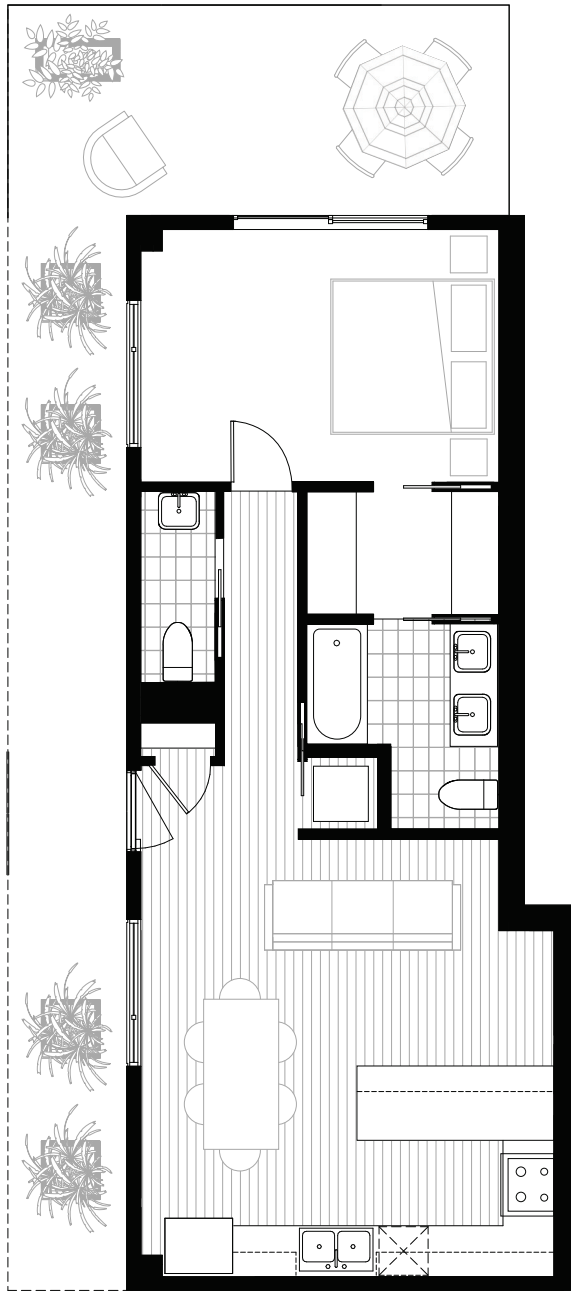

wardlaw
PANDOSY VILLAGE

PLAN A

ONE BEDROOM

Interior Suite: 652 sq.ft.
 Outdoor: 467 sq.ft.
 Total: **1,119 sq.ft.**

Main Floor

2nd - 3rd Floor

wardlawliving.com

The builder reserves the right to make changes, modifications or substitutions to the building design, specifications and floor plans should they be necessary. Square footage and room sizes are approximate and actual square footage may vary slightly. E.&O.E.