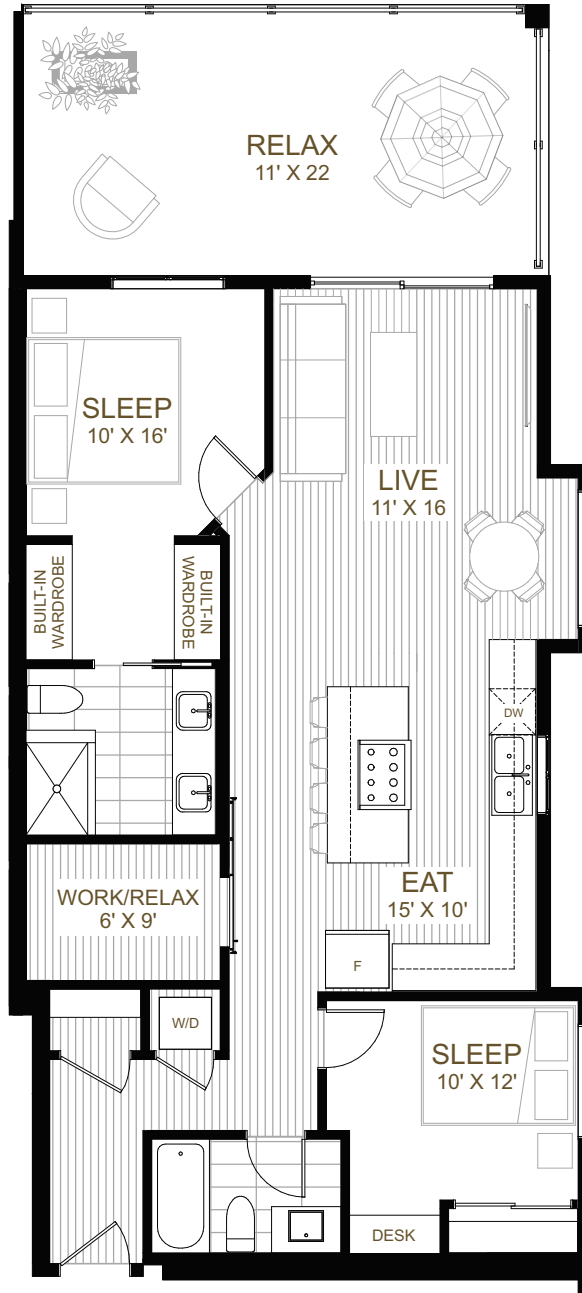

PLAN E

TWO BEDROOM + DEN
 Interior Suite: 951 sq.ft.
 Covered Outdoor: 269 sq.ft.
 Total: **1,220 sq.ft.**

Main Floor

2nd - 3rd Floor

wardlawliving.com

The builder reserves the right to make changes, modifications or substitutions to the building design, specifications and floor plans should they be necessary. Square footage and room sizes are approximate and actual square footage may vary slightly. E.&O.E.