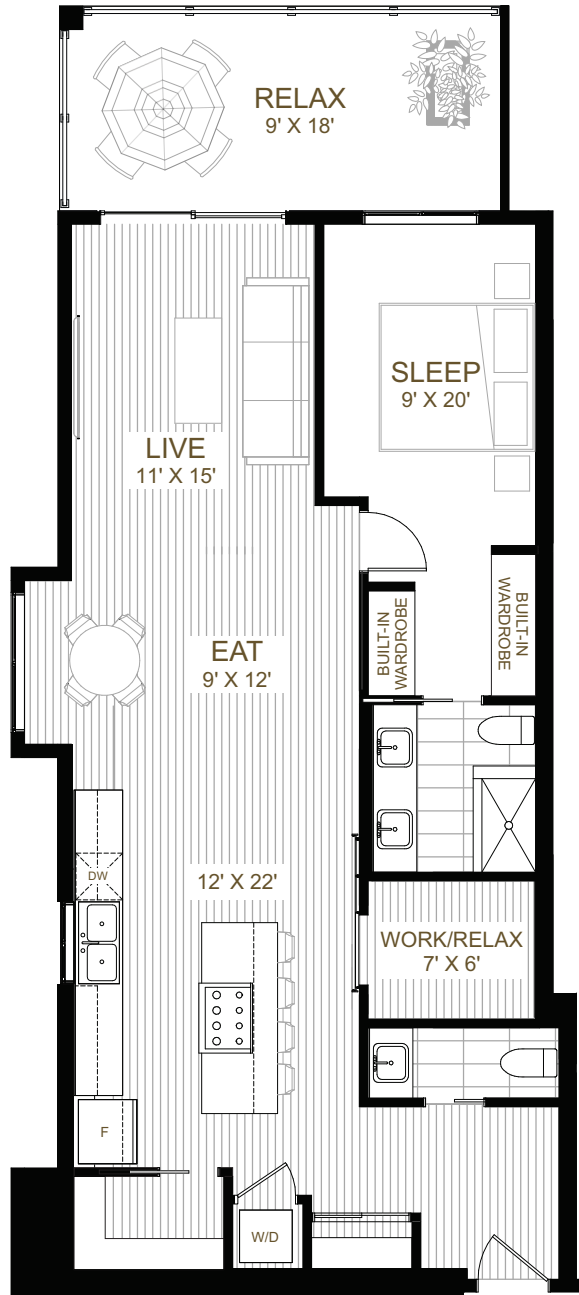

PLAN C

ONE BEDROOM + DEN
 Interior Suite: 912 sq.ft.
 Covered Outdoor: 167 sq.ft.
 Total: **1,079 sq.ft.**

Main Floor

2nd - 3rd Floor

wardlawliving.com

The builder reserves the right to make changes, modifications or substitutions to the building design, specifications and floor plans should they be necessary. Square footage and room sizes are approximate and actual square footage may vary slightly. E.&O.E.