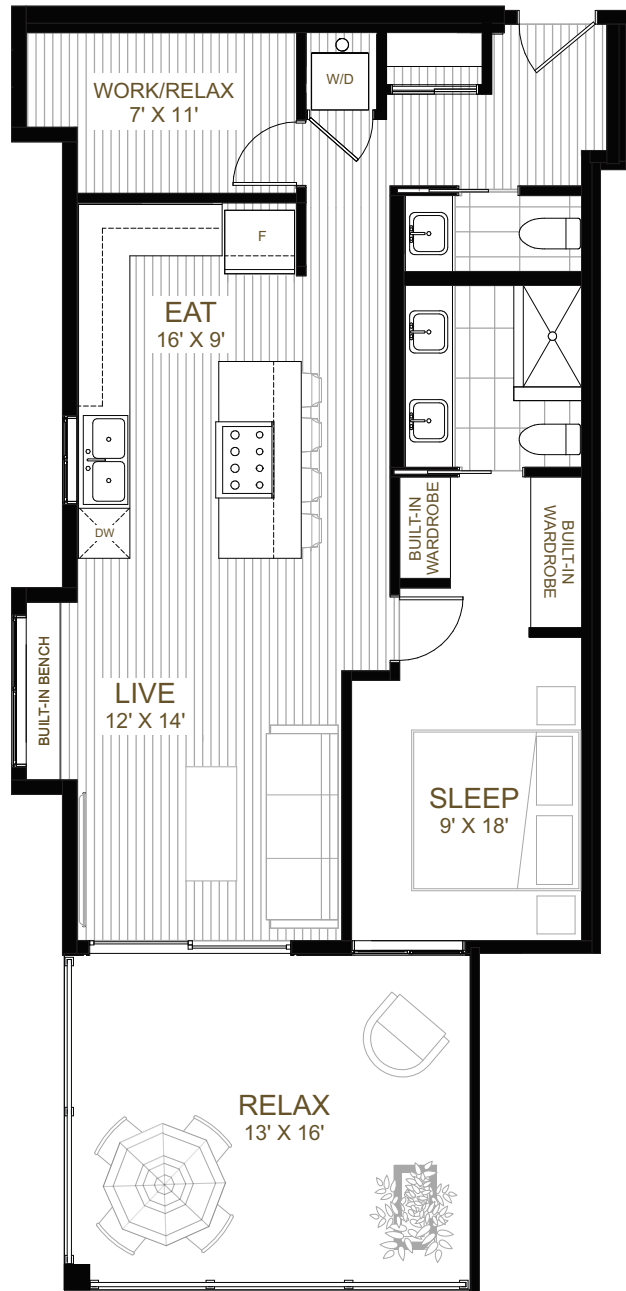

PLAN B

ONE BEDROOM + DEN

Interior Suite: 745 sq.ft.

Covered Outdoor: 212 sq.ft.

Total: **957 sq.ft.**

Main Floor

2nd - 3rd Floor

wardlawliving.com

The builder reserves the right to make changes, modifications or substitutions to the building design, specifications and floor plans should they be necessary. Square footage and room sizes are approximate and actual square footage may vary slightly. E.&O.E.