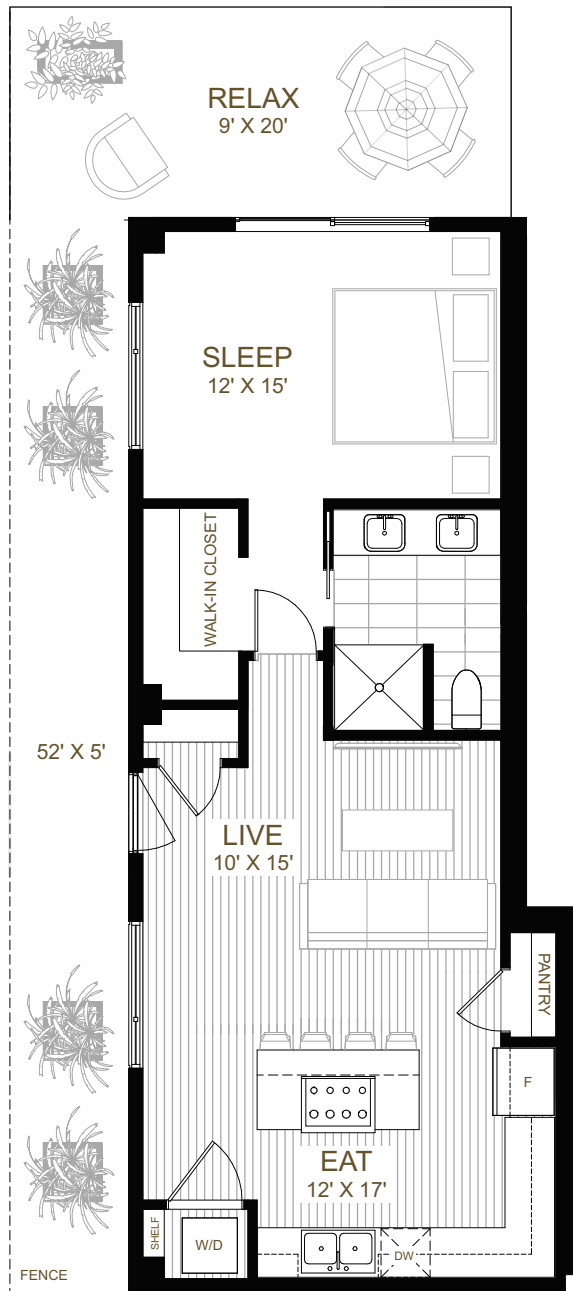

PLAN A

ONE BEDROOM

Interior Suite: 652 sq.ft.
 Outdoor: 467 sq.ft.
Total: 1,119 sq.ft.

Main Floor

2nd - 3rd Floor

wardlawliving.com

The builder reserves the right to make changes, modifications or substitutions to the building design, specifications and floor plans should they be necessary. Square footage and room sizes are approximate and actual square footage may vary slightly. E.&O.E.